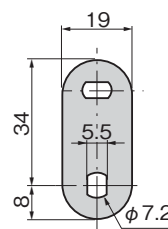

パネル穴明け寸法
Panel drilling dimensions

パネル穴明け寸法
Panel drilling dimensions

板厚 t=2.3
Plate thickness

特徴 Feature

- 鍵は施錠時のみ抜けるため施錠忘れがありません。
- キャップで鍵穴を保護するため防塵性に優れます。
- Key can be removed only when locking so you don't fail to lock.
- Cap protects key hole for good dust resistance.

[C-880]
● Material: Free cutting brass bar (C3604BD)
Key: Cold rolled steel plate (SPCC)
Free cutting steel (SUM)

● Finish: Main body: Chrome plating (MBCr)
Key: Nickel plating (MFNi)
● No. of max key differences: 690,000