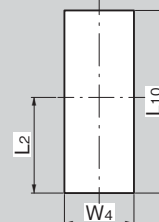

- One-touch installation possible without using a screwdriver, with the stopper plate still attached.
- Panel drilling dimensions allow interchangeability with Small-Sized Flush Handles A-250-3 and A-250-4.
- For both left-hand and right-hand use (left and right can be changed by reversing the stopper plate)
- Subdued design with a low-gloss chrome plated finish.

仕様	● 材 質: 亜鉛合金(ZDC) ● 表面仕上: クロムめっき(MZCr) ● 付 属 品: 専用止め金・ビスセット(組立て済) ● 適用板厚: 1.2~1.6mm
用途	● 配分電盤・制御盤・点検口扉・ゴミ箱
納期	● 標準在庫品
備考	● 取付け後ラッチが完全に開いたか確認してください。

- 永くご使用いただくために、止め金とハンドルの摺動部へ定期的に潤滑剤を塗布してください。
(推奨潤滑剤: タキゲンパワーグリーンC-985)
- 止め金の左右入替えをする際は、緩み防止のため取付けねじに「緩み防止剤」の塗布を推奨します。
- ロッド棒はご使用いただけません。

Specifi-cations	● Material: Zinc alloy (ZDC) ● Finish: Chrome plating (MZCr) ● Accessories: Special stopper plate, screws (assembled)
Specific-use	● Applicable panel thickness: 1.2 to 1.6mm ● Power/distribution panels, control panels, inspection doors, waste storage
Remarks	● After installing, check that the latches are completely opened. ● To prolong the life of the product, apply a regular coating of lubricant to the sliding parts of the stopper plate and handle. (Recommended lubricant: TAKIGEN POWER GREEN C-985) ● Apply thread-locking fluid to the mounting screws when rearranging the left-right orientation of the stopper plate to prevent loosening. ● Cannot be used with a rod.

A-256-3

A-256-4

パネル穴明け寸法
Panel drilling dimensions

商品番号 Product No.	RoHS 10	L1	L2	L3	L4	L5	(L6)	L7	L8	(L9)	L10	W1	W2	W3	W4	(H1)	H2	H3	H4	H5	付属止め金 Attached stopper plate	製品質量(g) Mass	コード Code
A-256-3	●	82.5	33	62.5	11.8	61.5	4.3	7.5	16.5	20	63	28	23.5	15	24	27	7.5	12	4	18.5	本品専用止め金 Special stopper plate	130	04761
A-256-4	●	68.5	27	52.5	10.3	43	4	6.3	12.8	14	53	24	20.5	11	21	22	6.5	10	3	16.5	81	04762	