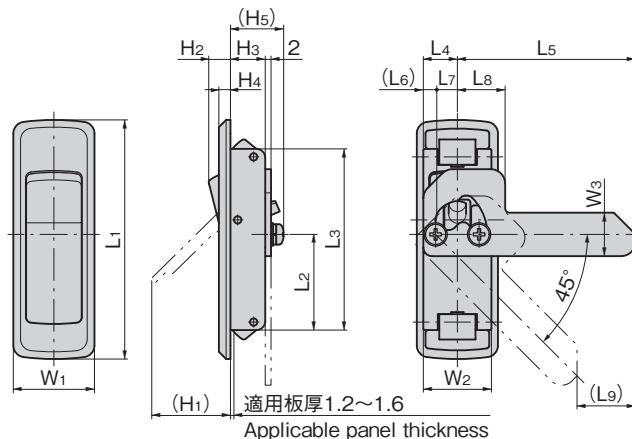

- One-touch installation possible without using a screwdriver, with the stopper plate still attached.
- Panel drilling dimensions allow interchangeability with Small-Sized Flush Handles A-250-3 and A-250-4.
- For both left-hand and right-hand use (left and right can be changed by reversing the stopper plate)
- Subdued design with a low-gloss chrome plated finish.

仕様	● 材 質: 亜鉛合金(ZDC) ● 表面仕上: クロムめっき(MZCr) ● 付 属 品: 専用止め金・ビスセット(組立て済) ● 適用板厚: 1.2~1.6mm
用途	● 配分電盤・制御盤・点検口扉・ゴミ箱
納期	● 標準在庫品
備考	● 取付け後ラッチが完全に開いたか確認してください。

- 永くご使用いただくために、止め金とハンドルの摺動部へ定期的に潤滑剤を塗布してください。
(推奨潤滑剤: タキゲンパワーグリーンC-985)
- 止め金の左右入替えをする際は、緩み防止のため取付けねじに「緩み防止剤」の塗布を推奨します。
- ロッド棒はご使用いただけません。

Specifi-cations	● Material: Zinc alloy (ZDC) ● Finish: Chrome plating (MZCr) ● Accessories: Special stopper plate, screws (assembled)
Specific-use	● Applicable panel thickness: 1.2 to 1.6mm ● Power/distribution panels, control panels, inspection doors, waste storage
Remarks	● After installing, check that the latches are completely opened. ● To prolong the life of the product, apply a regular coating of lubricant to the sliding parts of the stopper plate and handle. (Recommended lubricant: TAKIGEN POWER GREEN C-985) ● Apply thread-locking fluid to the mounting screws when rearranging the left-right orientation of the stopper plate to prevent loosening. ● Cannot be used with a rod.

A-256-3

A-256-4

パネル穴明け寸法
Panel drilling dimensions

商品番号 Product No.	RoHS 10	L1	L2	L3	L4	L5	(L6)	L7	L8	(L9)	L10	W1	W2	W3	W4	(H1)	H2	H3	H4	H5	付属止め金 Attached stopper plate	製品質量(g) Mass	コード Code
A-256-3	●	82.5	33	62.5	11.8	61.5	4.3	7.5	16.5	20	63	28	23.5	15	24	27	7.5	12	4	18.5	本品専用止め金 Special stopper plate	130	04761
A-256-4	●	68.5	27	52.5	10.3	43	4	6.3	12.8	14	53	24	20.5	11	21	22	6.5	10	3	16.5	81	04762	